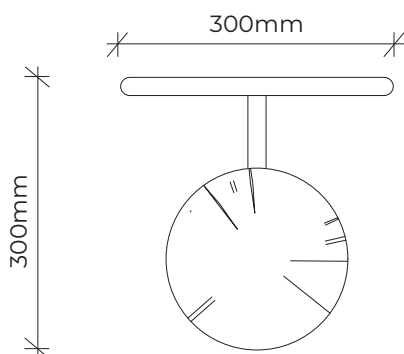

### STEERING WHEEL ON BUSH POLE

Product code: 778-SWB

Category: Miscellaneous (700-Series)

Dimensions: W 300mm x L 300mm x H 1200mm

Fall zone: No fall zone required < 600mm H

FHoF: N/A

NTS

Our timber products are primarily crafted from West Australian Jarrah hardwood, sustainably sourced where possible. Natural timber variations in character and dimensions should be expected.