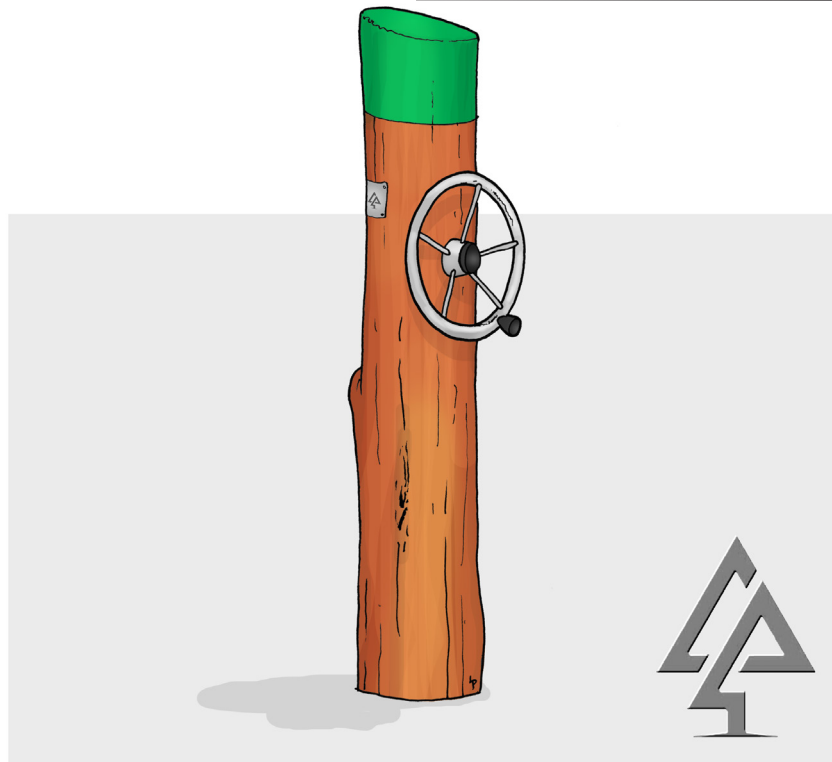

### STEERING WHEEL ON BUSH POLE

Product code: 778-SWB

Category: Miscellaneous (700-Series)

Dimensions: W 300mm x L 300mm x H 1200mm

Fall zone: No fall zone required < 600mm H

FHoF: N/A

NTS

Our timber products are primarily crafted from West Australian Jarrah hardwood, sustainably sourced where possible. Natural timber variations in character and dimensions should be expected.