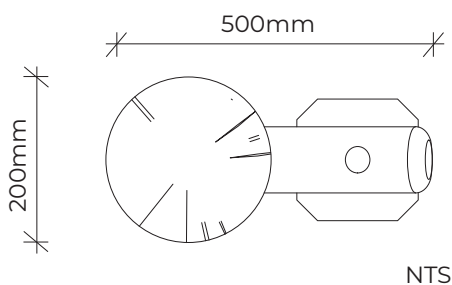

PRODUCT INFORMATION SHEET

COWBELL ON BUSH POLE

Product code: 777-CBL

Category: Miscellaneous (700-Series)

Dimensions: W 500mm x L 200mm x H 1600mm

Fall zone: No fall zone required < 600mm H

FHoF: N/A

Our timber products are primarily crafted from West Australian Jarrah hardwood, sustainably sourced where possible. Natural timber variations in character and dimensions should be expected.