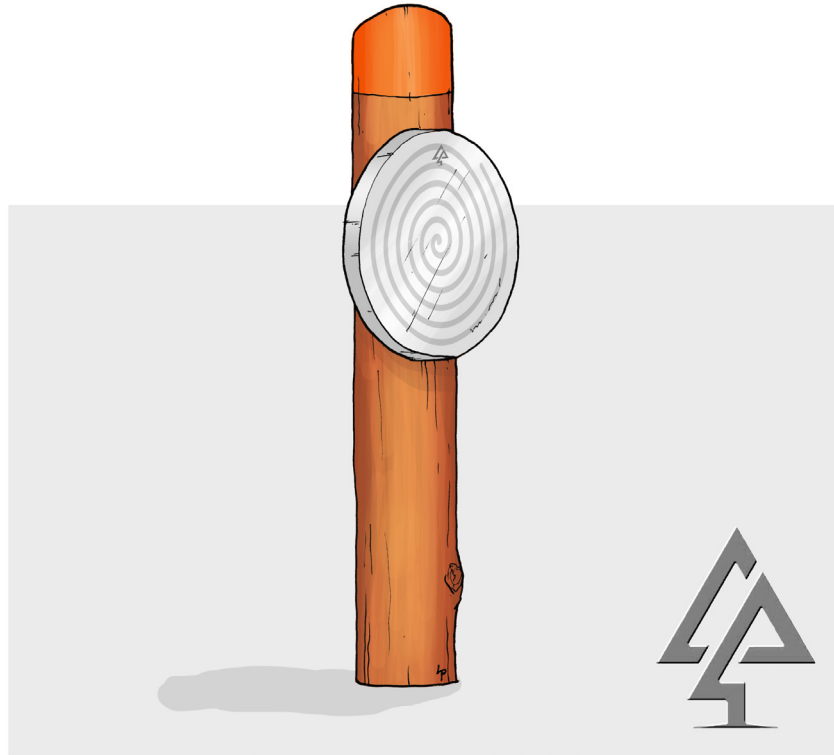

PRODUCT INFORMATION SHEET

RAIN WHEEL ON BUSH POLE

Product code: 776-RWH

Category: Miscellaneous (700-Series)

Dimensions: W 300mm x L 400mm x H 1200mm

Fall zone: No fall zone required < 600mm H

FHoF: N/A

NTS

Our timber products are primarily crafted from West Australian Jarrah hardwood, sustainably sourced where possible. Natural timber variations in character and dimensions should be expected.

All equipment and colour options can be customised to suit your playground requirements.