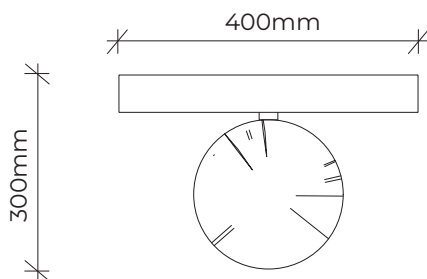

PRODUCT INFORMATION SHEET

RAIN WHEEL ON BUSH POLE

Product code: 776-RWH

Category: Miscellaneous (700-Series)

Dimensions: W 300mm x L 400mm x H 1200mm

Fall zone: No fall zone required < 600mm H

FHoF: N/A

NTS