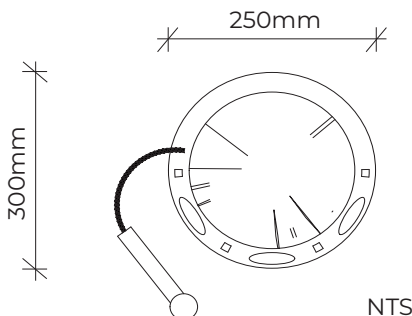

PRODUCT INFORMATION SHEET

KRIN BUSH POLE DRUM

Product code: 775-KBD

Category: Miscellaneous (700-Series)

Dimensions: W 250mm x L 250mm x H 1200mm

Fall zone: No fall zone required < 600mm H

FHoF: N/A

Our timber products are primarily crafted from West Australian Jarrah hardwood, sustainably sourced where possible. Natural timber variations in character and dimensions should be expected.