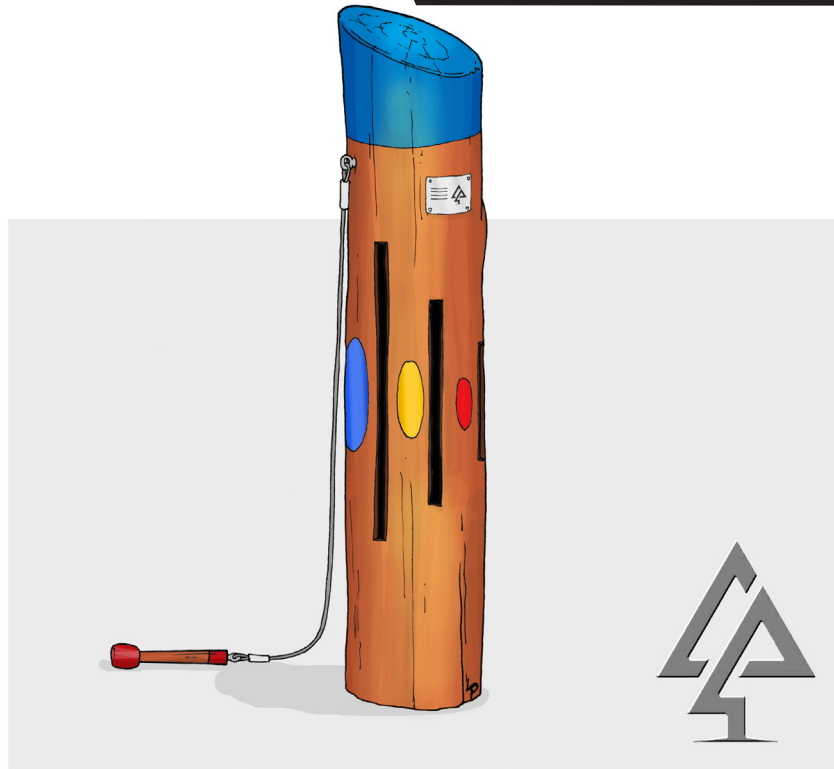

PRODUCT INFORMATION SHEET

KRIN BUSH POLE DRUM

Product code: 775-KBD

Category: Miscellaneous (700-Series)

Dimensions: W 250mm x L 250mm x H 1200mm

Fall zone: No fall zone required < 600mm H

FHoF: N/A

Our timber products are primarily crafted from West Australian Jarrah hardwood, sustainably sourced where possible. Natural timber variations in character and dimensions should be expected.