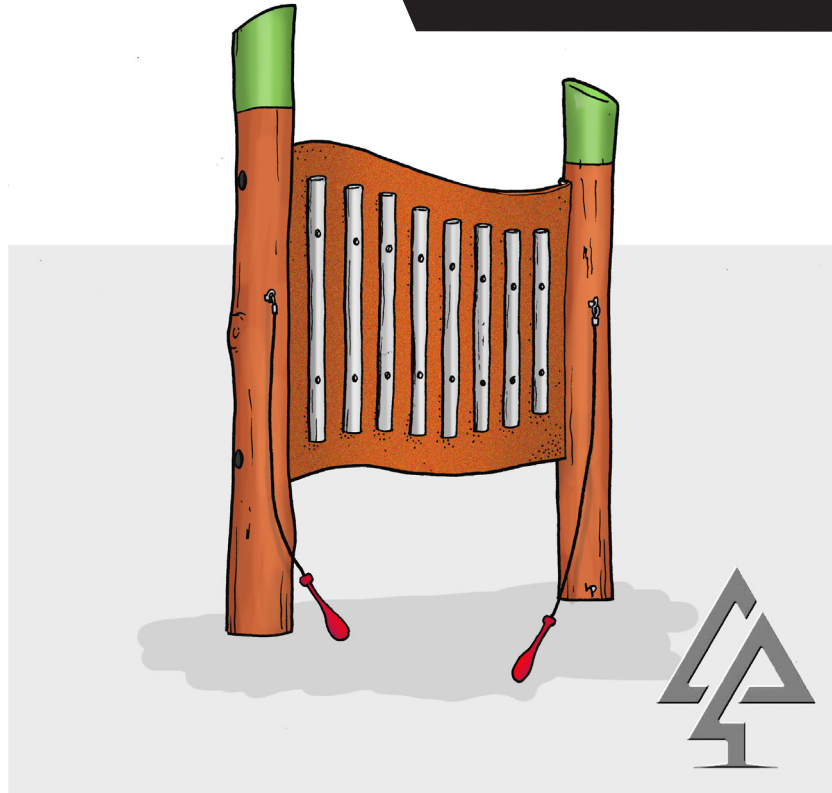

### GLOCKENSPIEL ON BUSH POLES

Product code: 774-GLK

Category: Miscellaneous (700-Series)

Dimensions: W 300mm x L 1300mm x H 1300mm

Fall zone: No fall zone required < 600mm H

FHoF: N/A

NTS

Our timber products are primarily crafted from West Australian Jarrah hardwood, sustainably sourced where possible. Natural timber variations in character and dimensions should be expected.