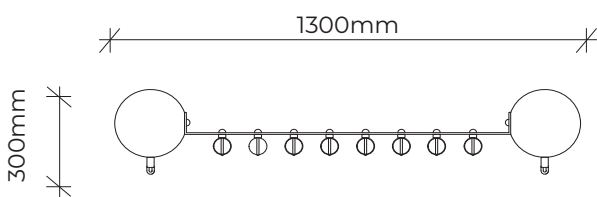

### GLOCKENSPIEL ON BUSH POLES

Product code: 774-GLK

Category: Miscellaneous (700-Series)

Dimensions: W 300mm x L 1300mm x H 1300mm

Fall zone: No fall zone required < 600mm H

FHoF: N/A

NTS

Our timber products are primarily crafted from West Australian Jarrah hardwood, sustainably sourced where possible. Natural timber variations in character and dimensions should be expected.