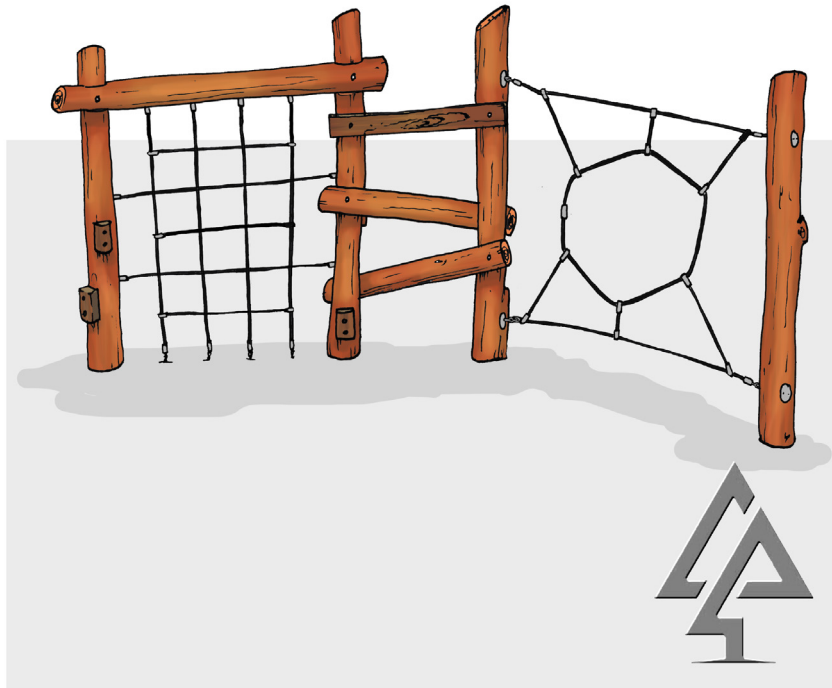

PRODUCT INFORMATION SHEET

NINJA COMBO COURSE 'B'

Product code: 440-NCB

Category: Rope Features (400-Series)

Dimensions: W 950mm x L 5350mm x H 2200mm

Fall zone: W 4150mm x L 8750mm

FHoF: 2000mm

Features: Jarrah hardwood climbing frame with a vertical rope net, spidey hole net, timber ladder & timber foot holds.

Our timber products are primarily crafted from West Australian Jarrah hardwood, sustainably sourced where possible. Natural timber variations in character and dimensions should be expected.

All equipment and colour options can be customised to suit your playground requirements.