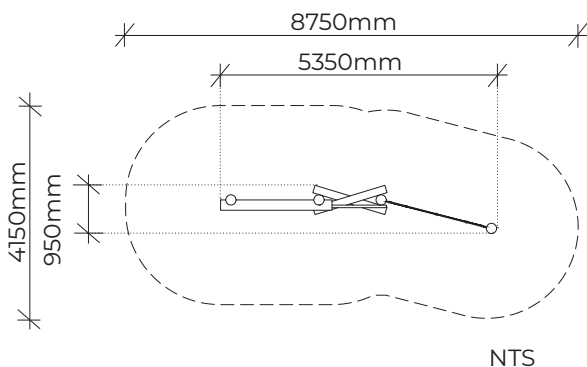

PRODUCT INFORMATION SHEET

NINJA COMBO COURSE 'B'

Product code: 440-NCB

Category: Rope Features (400-Series)

Dimensions: W 950mm x L 5350mm x H 2200mm

Fall zone: W 4150mm x L 8750mm

FHoF: 2000mm

Features: Jarrah hardwood climbing frame with a vertical rope net, spidey hole net, timber ladder & timber foot holds.