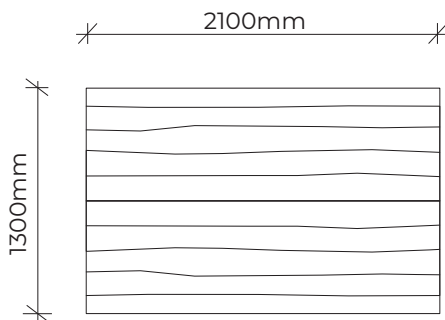

PRODUCT INFORMATION SHEET

JUNIOR HOMESTEAD CUBBY

Product code: 053-JHC

Category: Woodland Trail (000-Series)

Dimensions: W 1300mm x L 2100mm x H 2000mm

Fall zone: No fallzone required

Features: Gable roof, servery bench, windows, louvres, tunnel entry.