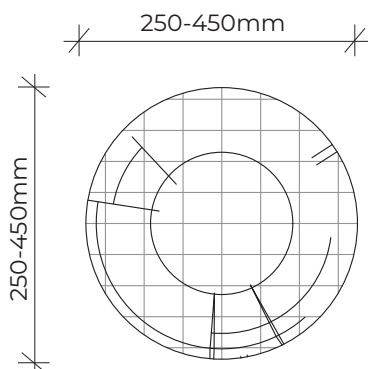

PRODUCT INFORMATION SHEET

NINJA STUMP

Product code: 001-NST

Category: Woodland Trail (000-Series)

Dimensions: W 250-450mm dia.

H 200-500mm

Fall zone: No fall zone required <600mm H

NTS