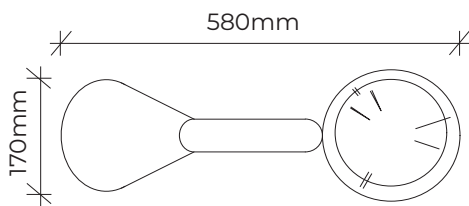

### TALKING TUBES ON BUSHPOLES

**Product code:** 781-TAB

**Category:** Miscellaneous (700-Series)

**Dimensions:** L 580mm x W 170mm

H ~1200mm

**Fall zone:** No fall zone required

NTS

All timber is West Australian Jarrah hardwood.