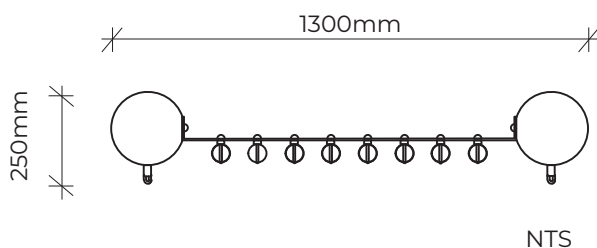

PRODUCT INFORMATION SHEET

GLOCKENSPIEL ON BUSHPOLES

Product code: 774-GLK

Category: Miscellaneous (700-Series)

Dimensions: L 1300mm x W 250mm x
H 1300mm

Fall zone: No fall zone required

All timber is West Australian Jarrah hardwood.

Timber characteristics and dimensions naturally vary and can be customised to suit your playground needs.

VAN RYT
INDUSTRIES

0421 825 520

vanrytindustries.com.au