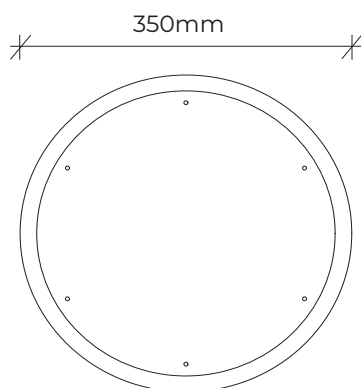

PRODUCT INFORMATION SHEET

DJEMBE DRUM

Product code: 773-DDR

Category: Miscellaneous (700-Series)

Dimensions: W 350mm dia. +/-
H 300mm-500mm

Fall zone: No fall zone required

NTS

All timber is West Australian Jarrah hardwood.