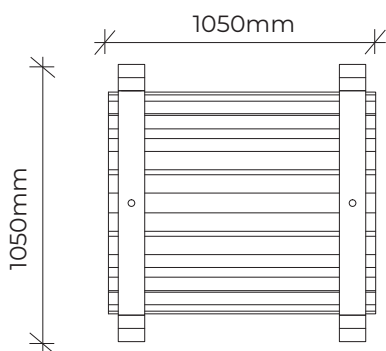

PRODUCT INFORMATION SHEET

DOG TUNNEL

Product code: 766-DTU

Category: Miscellaneous (700-Series)

Dimensions: W 1050mm x L 1050mm x H 1100mm

NTS

All timber is West Australian Jarrah hardwood.

Timber characteristics and dimensions naturally vary and can be customised to suit your playground needs.