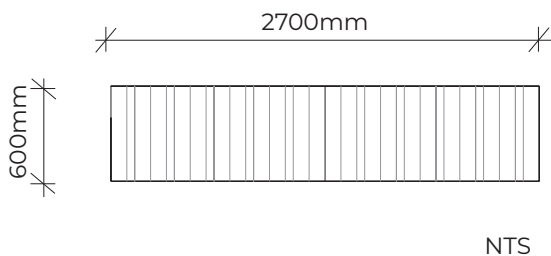

### DOG A FRAME

Product code: 765-DAF

Category: Miscellaneous (700-Series)

Dimensions: W 600mm x L 2700mm x H 1200mm

All timber is West Australian Jarrah hardwood.

Timber characteristics and dimensions naturally vary and can be customised to suit your playground needs.