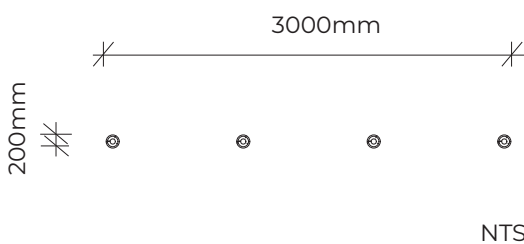

PRODUCT INFORMATION SHEET

DOG WEAVING POLE

Product code: 761-DWP

Category: Miscellaneous (700-Series)

Dimensions: W 200mm dia.

H 1500mm

Fall zone: No fall zone required

All timber is West Australian Jarrah hardwood.