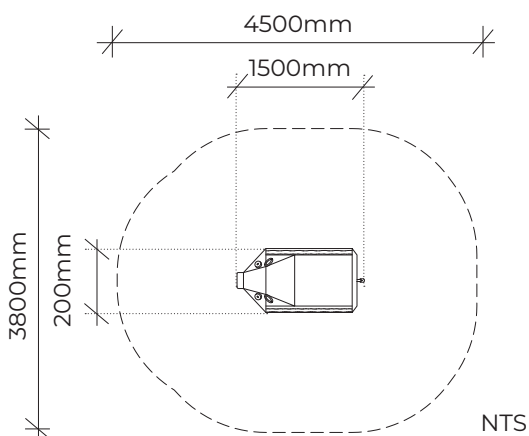

PRODUCT INFORMATION SHEET

MUMMA PIG LOG

Product code: 722-MPI

Category: Miscellaneous (700-Series)

Dimensions: L 1500mm x W 800mm x H 800mm

Fall zone: L 4500mm x W 3800mm

All timber is West Australian Jarrah hardwood.

Timber characteristics and dimensions naturally vary and can be customised to suit your playground needs.

VAN RYT
INDUSTRIES

0421 825 520

vanrytindustries.com.au