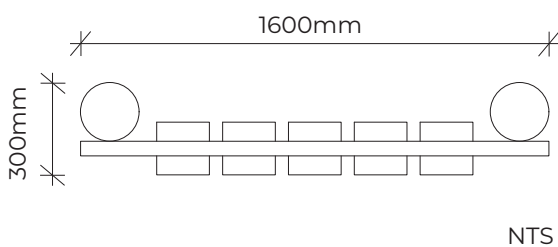

PRODUCT INFORMATION SHEET

5x5 NAUGHTS AND CROSSES

Product code: 705-FXT

Category: Miscellaneous (700-Series)

Dimensions: L 1600mm X W 300mm
H 1800mm

Fall zone: No fall zone required

All timber is West Australian Jarrah hardwood.