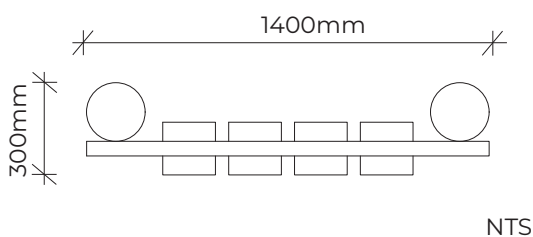

PRODUCT INFORMATION SHEET

CONNECT FOUR

Product code: 703-FCF

Category: Miscellaneous (700-Series)

Dimensions: L 1400mm X W 300mm
H 1800mm

Fall zone: No fall zone required

All timber is West Australian Jarrah hardwood.