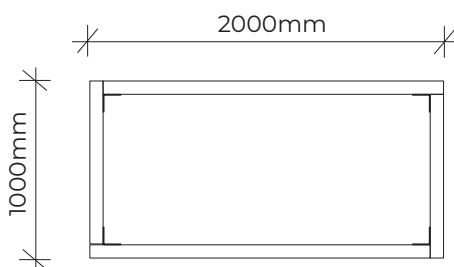

### PLANTING BOX

**Product code:** 702-PLA

**Category:** Miscellaneous (700-Series)

**Dimensions:** L 2000mm x W 1000mm x  
H 400mm

**Fall zone:** No fall zone required

NTS

All timber is West Australian Jarrah hardwood.