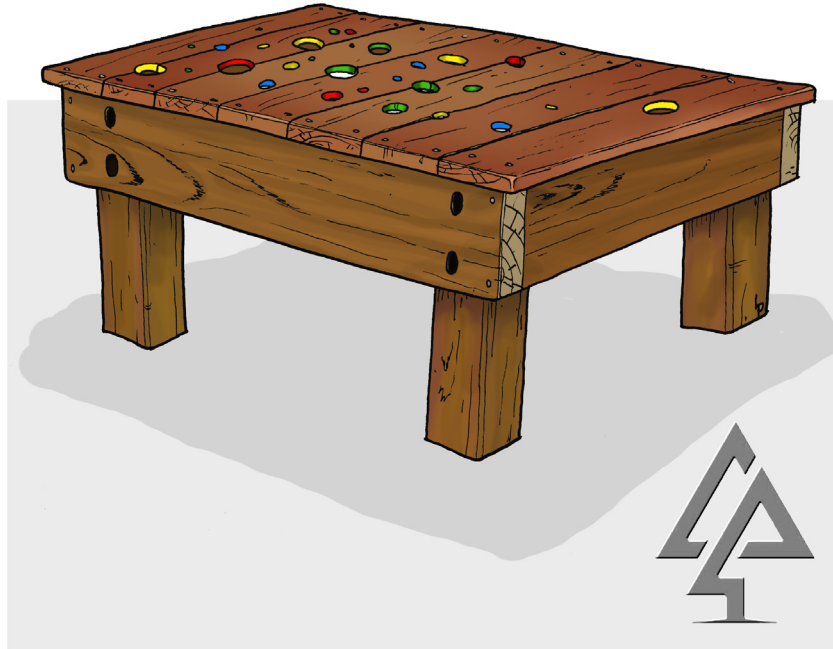

### SAND PLAY TIMBER TOP

Product code: 607-TST

Category: Water and Sand Play Features (000-Series)

Dimensions: L 1500mm x W 830mm  
H 450mm

Fall zone: No fall zone required

All timber is West Australian Jarrah hardwood.