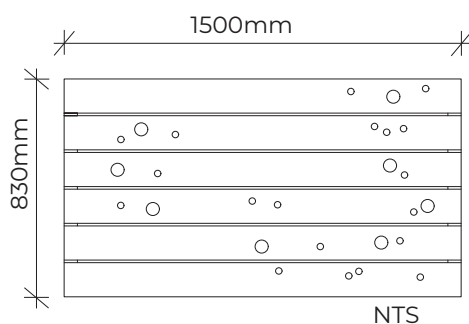

### SAND PLAY TIMBER TOP

Product code: 607-TST

Category: Water and Sand Play Features (000-Series)

Dimensions: L 1500mm x W 830mm  
H 450mm

Fall zone: No fall zone required

All timber is West Australian Jarrah hardwood.