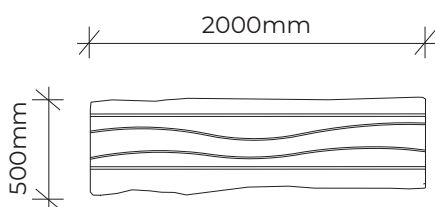

LOG WATER CHANNEL

Product code: 601-WAT

Category: Water and Sand Play Features (600-Series)

Dimensions: L 2000mm x W 500mm x H ~400mm

Fall zone: No fall zone required

NTS

All timber is West Australian Jarrah hardwood.

Timber characteristics and dimensions naturally vary and can be customised to suit your playground needs.