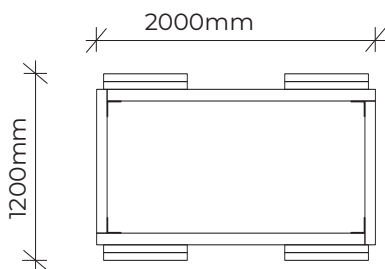

PRODUCT INFORMATION SHEET

TRAIN CARRIAGE PLANTING BOX

Product code: 504-TPC

Category: On The Move (500-Series)

Dimensions: L 2000mm x W 1200mm
H 400mm

Fall zone: No fall zone required

NTS

All timber is West Australian Jarrah hardwood.

Timber characteristics and dimensions naturally vary and can be customised to suit your playground needs.

VAN RYT
INDUSTRIES

0421 825 520

vanrytindustries.com.au