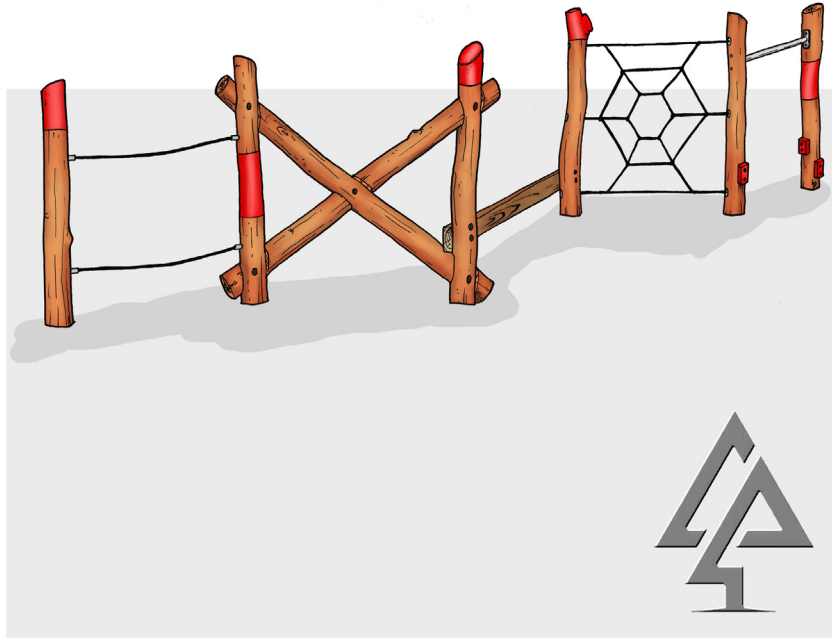

### NINJA COMBO COURSE 'A'

Product code: 440-NCA

Category: Rope Features (400-Series)

Dimensions: L 9000mm x W 1450mm x  
H 2000mm

Fall zone: L 10300mm x W 5100mm

Features: Double Rope Traverse, Cross Log Traverse,  
Balance Beam Narrow, Spider Rope Net,  
and Monkey Bar