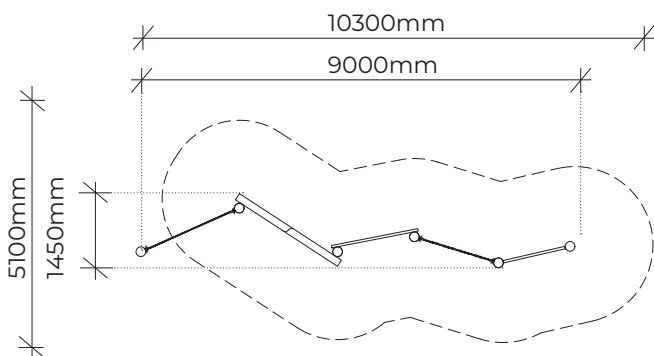

### NINJA COMBO COURSE 'A'

Product code: 440-NCA

Category: Rope Features (400-Series)

Dimensions: L 9000mm x W 1450mm x  
H 2000mm

Fall zone: L 10300mm x W 5100mm

Features: Double Rope Traverse, Cross Log Traverse,  
Balance Beam Narrow, Spider Rope Net,  
and Monkey Bar