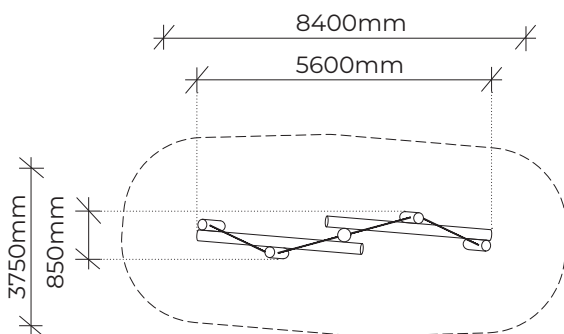

PRODUCT INFORMATION SHEET

BALANCE LOG TRAVERSE

Product code: 430-BLT

Category: Rope Features (400-Series)

Dimensions: L 5600mm x W 850mm x H 3400mm

Fall zone: L 8400mm x W 3750mm

Features: Balance beam bushpoles with rope assist and custom coloured tops.

NTS

All timber is West Australian Jarrah hardwood.

Timber characteristics and dimensions naturally vary and can be customised to suit your playground needs.

VAN RYT
INDUSTRIES

0421 825 520

vanrytindustries.com.au