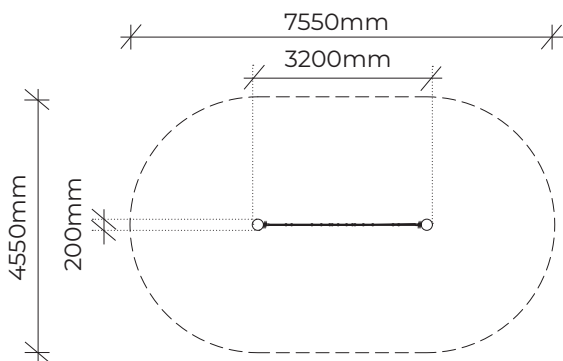

SPIDER WEB NET

Product code: 428-SWN

Category: Rope Features (400-Series)

Dimensions: L 3200mm x W 200mm
H 2500mm

Fall zone: L 7550mm x W 4550mm

NTS

All timber is West Australian Jarrah hardwood.

Timber characteristics and dimensions naturally vary and can be customised to suit your playground needs.