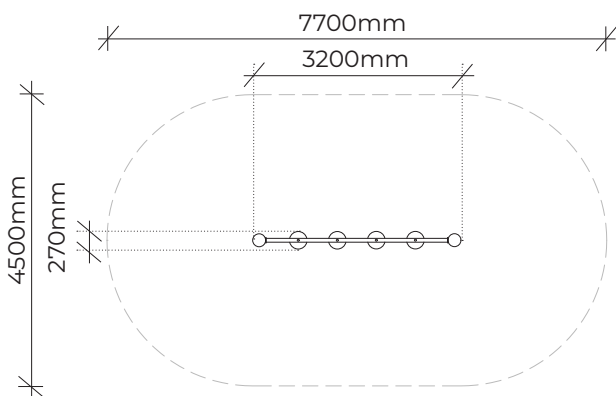

### POMMEL WALK

Product code: 424-PMW

Category: Rope Features (400-Series)

Dimensions: L 3200mm x W 270mm  
H 2500mm

Fall zone: L 7700mm x W 4500mm

NTS

All timber is West Australian Jarrah hardwood.

Timber characteristics and dimensions naturally vary and can be customised to suit your playground needs.