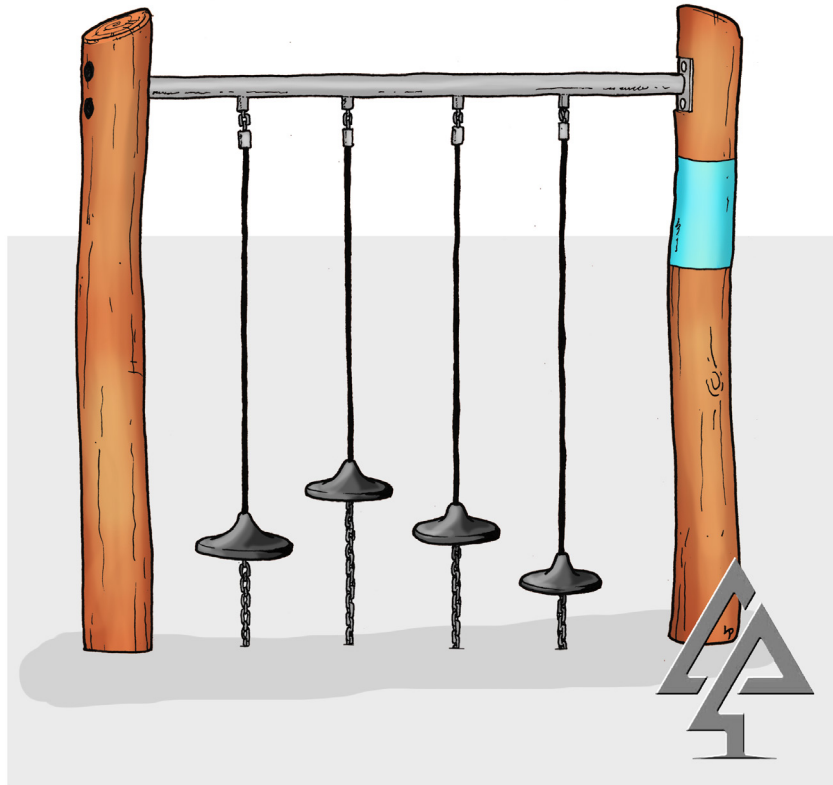

### POMMEL WALK

Product code: 424-PMW

Category: Rope Features (400-Series)

Dimensions: L 3200mm x W 270mm  
H 2500mm

Fall zone: L 7700mm x W 4500mm

NTS

All timber is West Australian Jarrah hardwood.

Timber characteristics and dimensions naturally vary and can be customised to suit your playground needs.