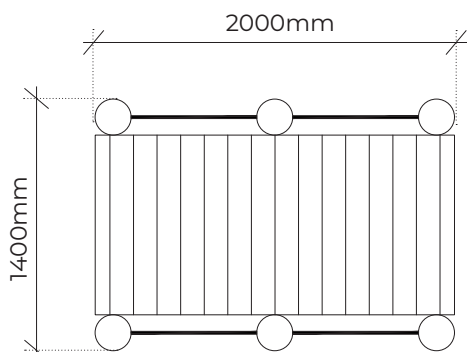

PRODUCT INFORMATION SHEET

JETTY

Product code: 311-JET

Category: Imagination Play Items (300-Series)

Dimensions: L 2000mm x W 1400mm x
H 1400mm

Fall zone: No fall zone required

NTS

All timber is West Australian Jarrah hardwood.

Timber characteristics and dimensions naturally vary and can be customised to suit your playground needs.

VAN RYT
INDUSTRIES

0421 825 520

vanrytindustries.com.au