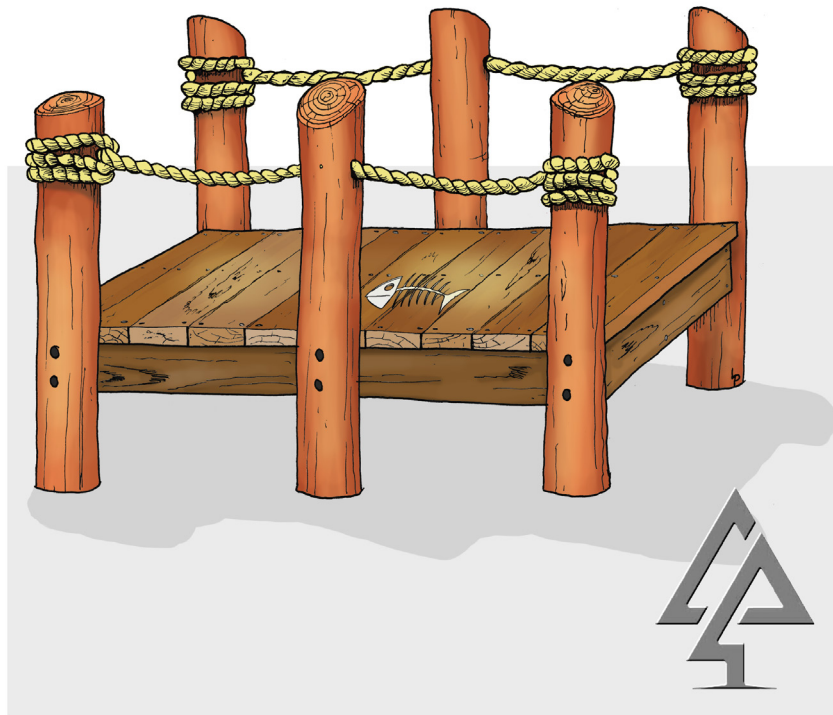

PRODUCT INFORMATION SHEET

JETTY

Product code: 311-JET

Category: Imagination Play Items (300-Series)

Dimensions: L 2000mm x W 1400mm x
H 1400mm

Fall zone: No fall zone required

NTS

All timber is West Australian Jarrah hardwood.