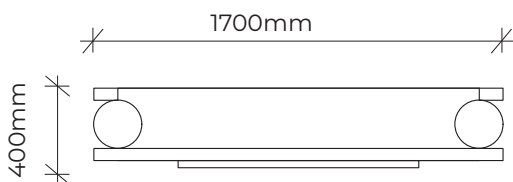

PRODUCT INFORMATION SHEET

MECHANIC SHOP FRONT

Product code: 303-MEC

Category: Imagination Play Items (300-Series)

Dimensions: L 1700mm x W 400mm x H 2400mm

Fall zone: No fall zone required

NTS

All timber is West Australian Jarrah hardwood.