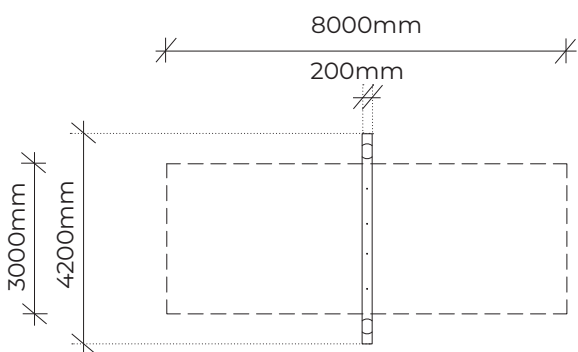

PRODUCT INFORMATION SHEET

TIMBER DOUBLE SWING

Product code: 232-TDS

Category: Swing Sets (200-Series)

Dimensions: L 200mm x W 4200mm x H 2750mm

Fallzone: L 8000mm x W 3000mm

NTS

All timber is West Australian Jarrah hardwood.

Timber characteristics and dimensions naturally vary and can be customised to suit your playground needs.

VAN RYT
INDUSTRIES

0421 825 520

vanrytindustries.com.au