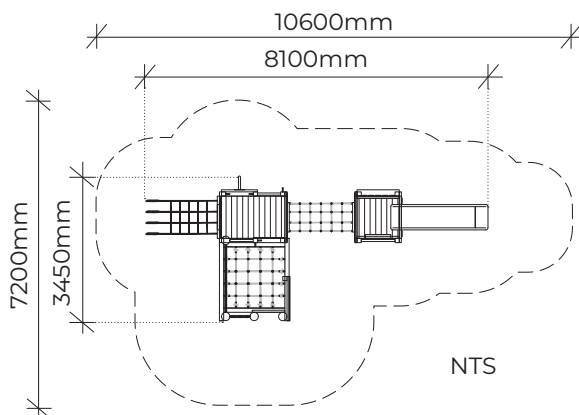

### LAWRENCE COMBO

Product code: 162-LAW

Category: Elevated Platforms (100-Series)

Dimensions: L 8100mm x W 3450mm x H 3000mm

Fall zone: L 10600mm x W 7200mm

Features: Combo unit with slide, various climbing nets, ladders, climbing walls, fireman's pole, servery, and more.