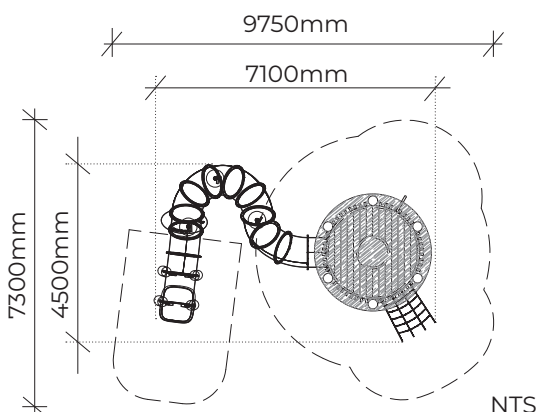

### GLENDA TOWER

Product code: 156-GLE

Category: Elevated Platforms (100-Series)

Dimensions: W 7100mm x L 4500mm  
Platform H 2500 - 4200mm

Fall zone: W 9750 x L 7300mm

FHoF: 3300mm

Features: Rope net, tube slide, talking tubes, rope tunnel, laser cut patterns in wall and roof.