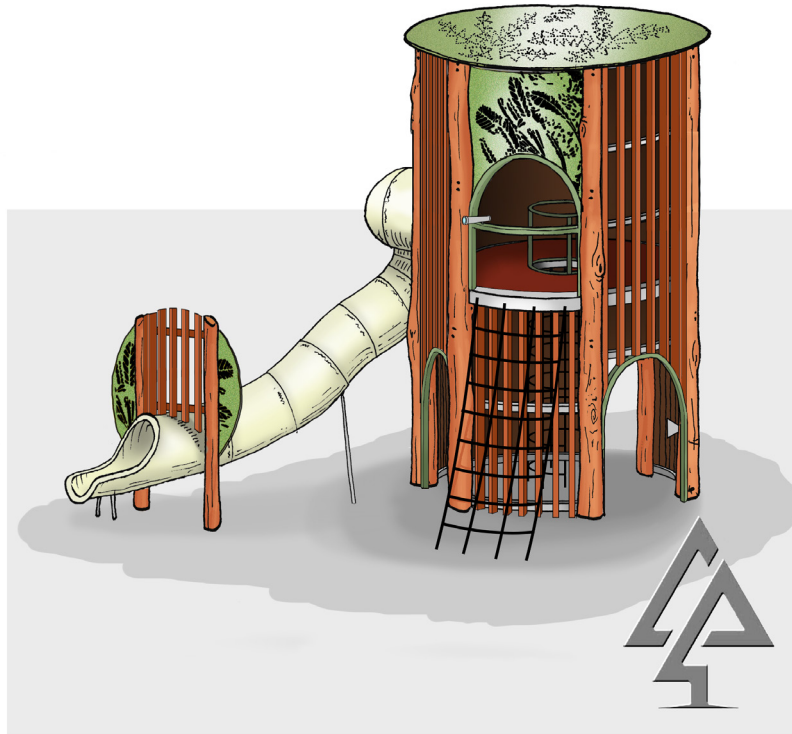

### GLENDA TOWER

Product code: 156-GLE

Category: Elevated Platforms (100-Series)

Dimensions: W 7100mm x L 4500mm  
Platform H 2500 - 4200mm

Fall zone: W 9750 x L 7300mm

FHoF: 3300mm

Features: Rope net, tube slide, talking tubes, rope tunnel, laser cut patterns in wall and roof.