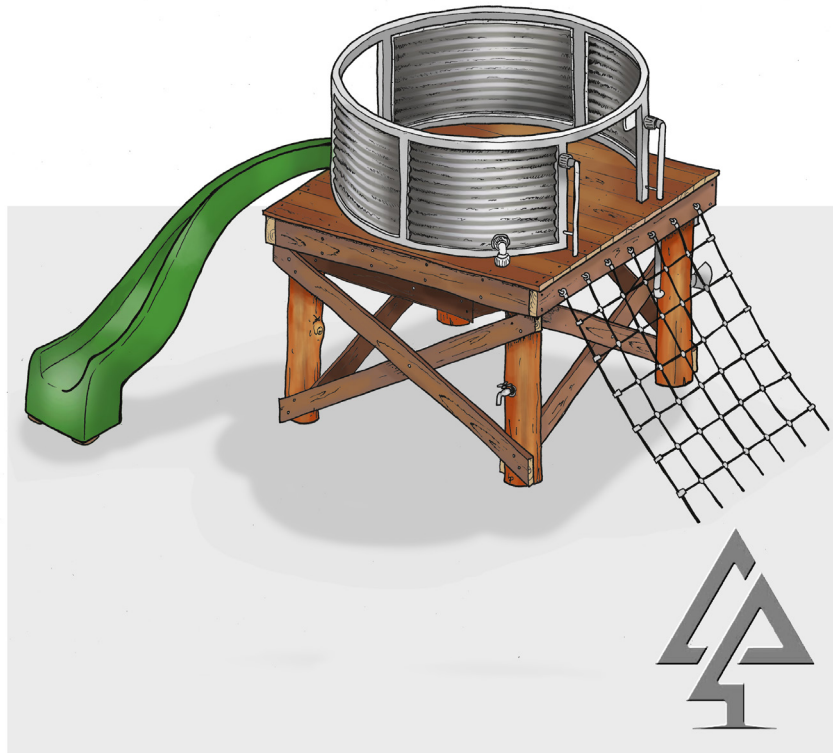

PRODUCT INFORMATION SHEET

WATER TANK FORT

Product code: 155-WTF

Category: Elevated Platforms (100-series)

Dimensions: L 4750mm x W 3400mm
Platform H 1600mm

Fall zone: L 7600mm x W 7000mm

Features: Fort with 1.6m high platform, custom corrugated iron play tank, 1.6m curved slide and inclined rope net.

The timber is mostly West Australian Jarrah hardwood, and timber characteristics and dimensions may naturally vary.

All of our equipment and colours can be customised to suit your playground requirements.