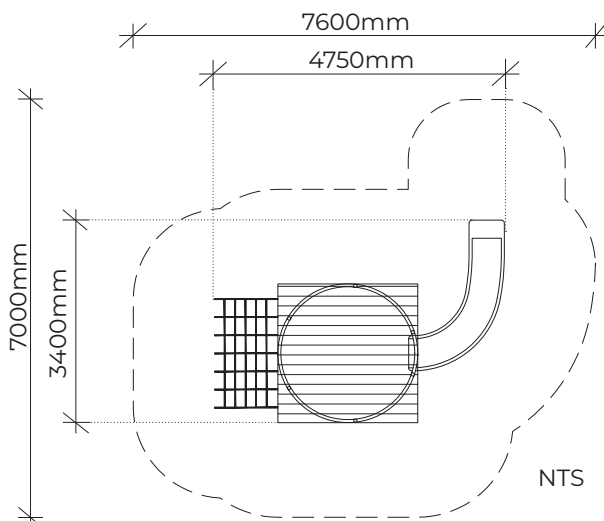

PRODUCT INFORMATION SHEET

WATER TANK FORT

Product code: 155-WTF

Category: Elevated Platforms (100-series)

Dimensions: L 4750mm x W 3400mm
Platform H 1600mm

Fall zone: L 7600mm x W 7000mm

Features: Fort with 1.6m high platform, custom corrugated iron play tank, 1.6m curved slide and inclined rope net.