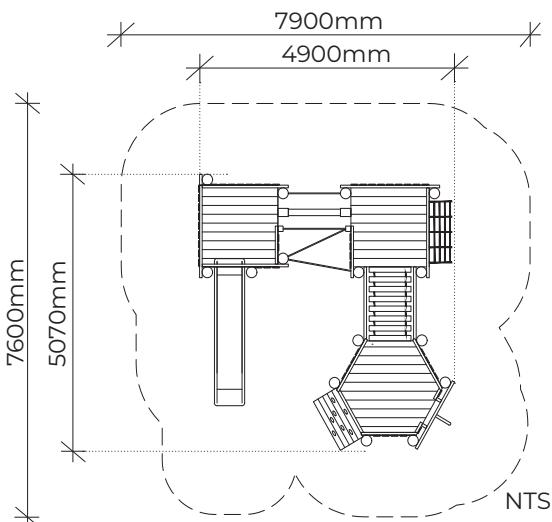

PRODUCT INFORMATION SHEET

MUNDY FORTS

Product code: 154-MUN

Category: Elevated Platforms (100-series)

Dimensions: L 5070mm x W 4900mm
Platform H 1200/1500mm

Fall zone: L 7600mm x W 7900mm

Features: Triple forts with 1.2m high platforms, roofs over, slide, climbing nets, ladders, climbing walls, pommels, fireman's pole, rickety bridge, servery counter and more.