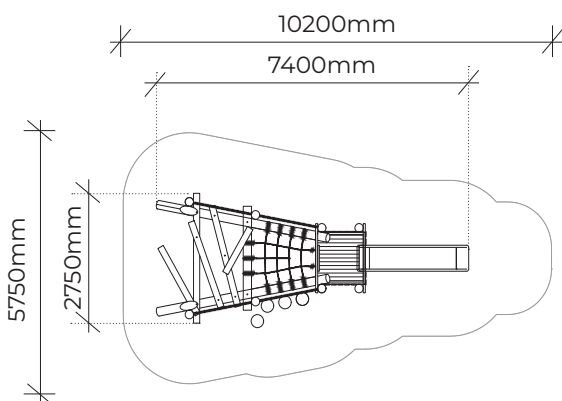

PRODUCT INFORMATION SHEET

BENTLEY CLIMBER

Product code: 132-BEN

Category: Elevated Platforms (100-series)

Dimensions: L 7400mm x W 2750mm x
Platform H 1500mm

Fall zone: 5750 x 10200mm

Features: Rope net, 1.5m platform with slide,
stepping stumps, log scramble