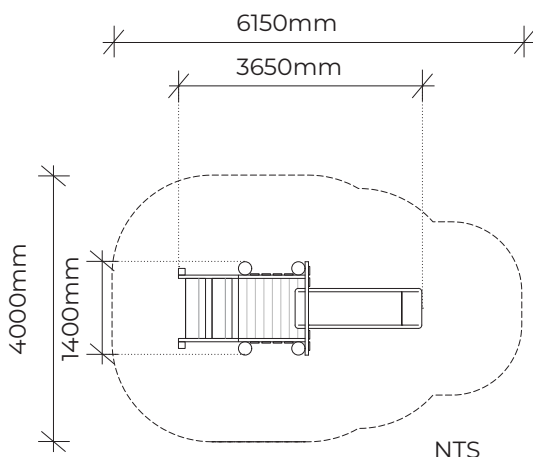

PRODUCT INFORMATION SHEET

TODDLER CUBBY 900mm

Product code: 112-TCB

Category: Elevated Platforms (100-series)

Dimensions: L 3650mm x W 1400mm
Platform H 900mm +/-

Fall zone: 6150 x 4000mm

Features: 900mm high platform with slide and stairs