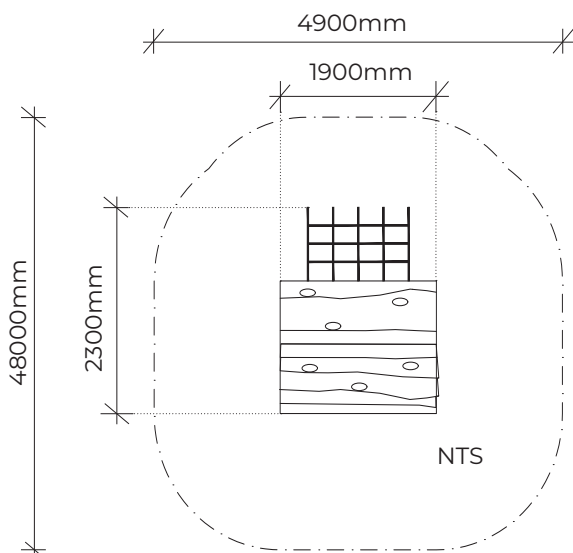

PRODUCT INFORMATION SHEET

FARMHOUSE CUBBY

Product code: 052-FAR

Category: Woodland Trail (000-Series)

Dimensions: L 2300mm x W 1900mm x
H 1450mm

Fall zone: W 4900mm x L 4800mm

All timber is West Australian Jarrah hardwood.