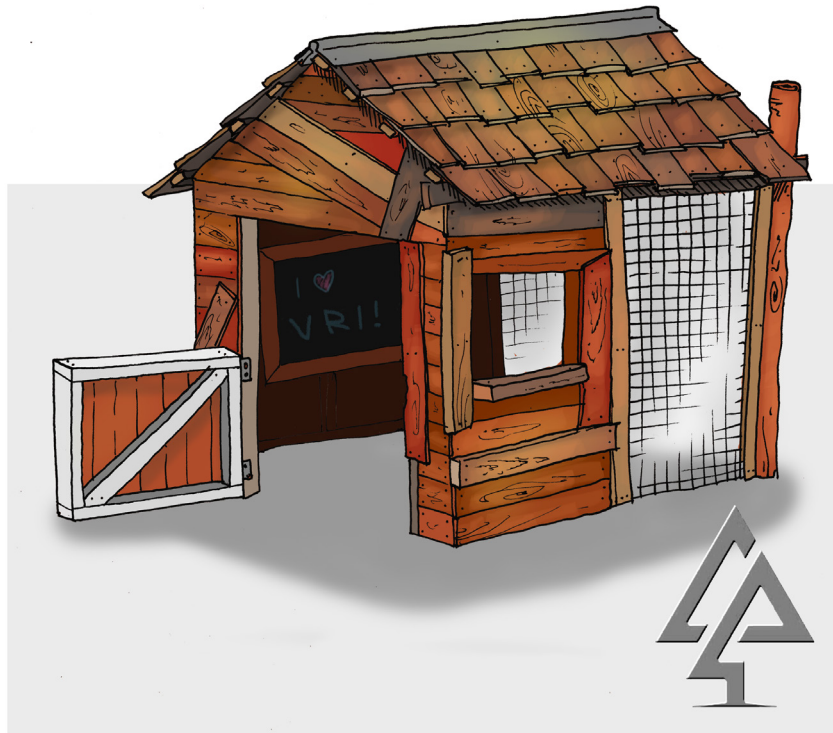

PRODUCT INFORMATION SHEET

FARMHOUSE CUBBY

Product code: 052-FAR

Category: Woodland Trail (000-Series)

Dimensions: L 2300mm x W 1900mm x
H 1450mm

Fall zone: W 4900mm x L 4800mm

All timber is West Australian Jarrah hardwood.