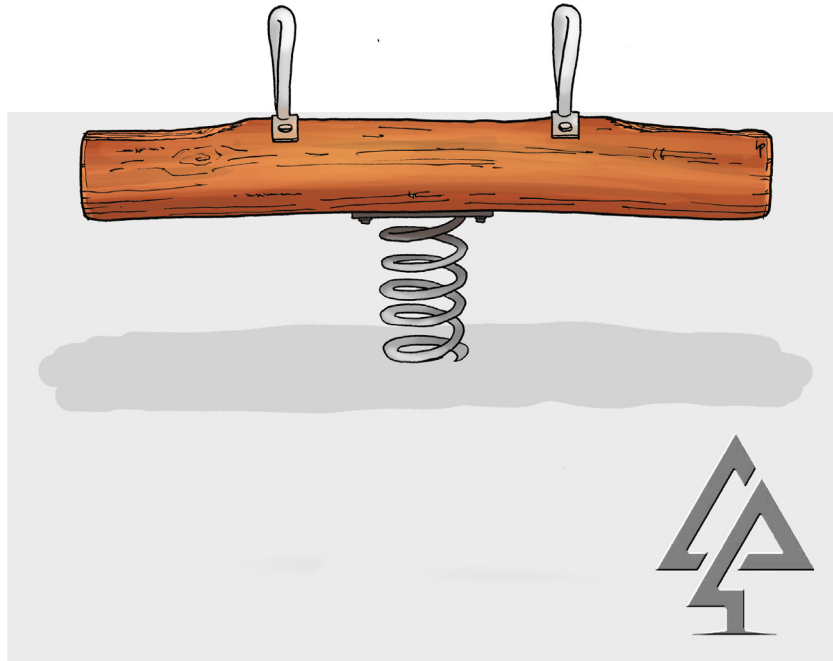

### MINI SEE SAW ROCKER

Product code: 036-MSR

Category: Woodland Trail (000-Series)

Dimensions: L 1500mm x W 200mm  
H 600mm

Fall zone: 4500mm x 3300mm

NTS

All timber is West Australian Jarrah hardwood.

Timber characteristics and dimensions naturally vary and can be customised to suit your playground needs.