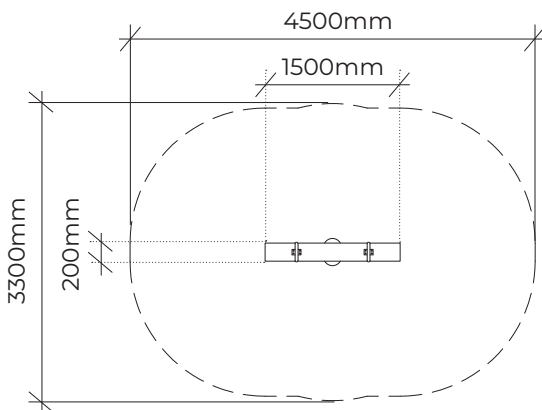

### MINI SEE SAW ROCKER

Product code: 036-MSR

Category: Woodland Trail (000-Series)

Dimensions: L 1500mm x W 200mm  
H 600mm

Fall zone: 4500mm x 3300mm

NTS

All timber is West Australian Jarrah hardwood.

Timber characteristics and dimensions naturally vary and can be customised to suit your playground needs.