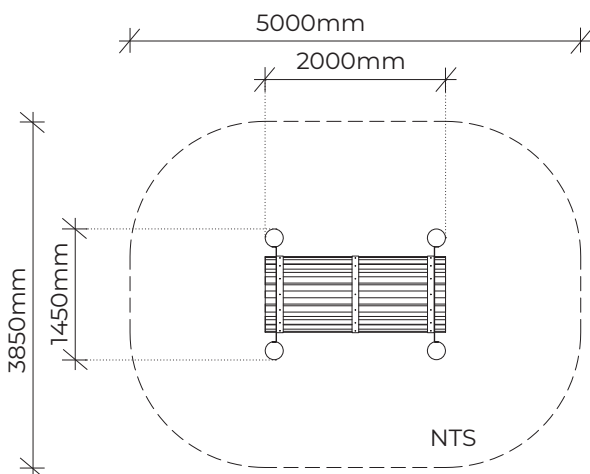

### TUNNEL WITH BUSHPOLES

Product code: 025-TBP

Category: Woodland Trail (000-Series)

Dimensions: L 2000mm x W 1450mm x  
H 1500mm

Fall zone: 5000mm x 3850mm

All timber is West Australian Jarrah hardwood.

Timber characteristics and dimensions naturally vary and can be customised to suit your playground needs.