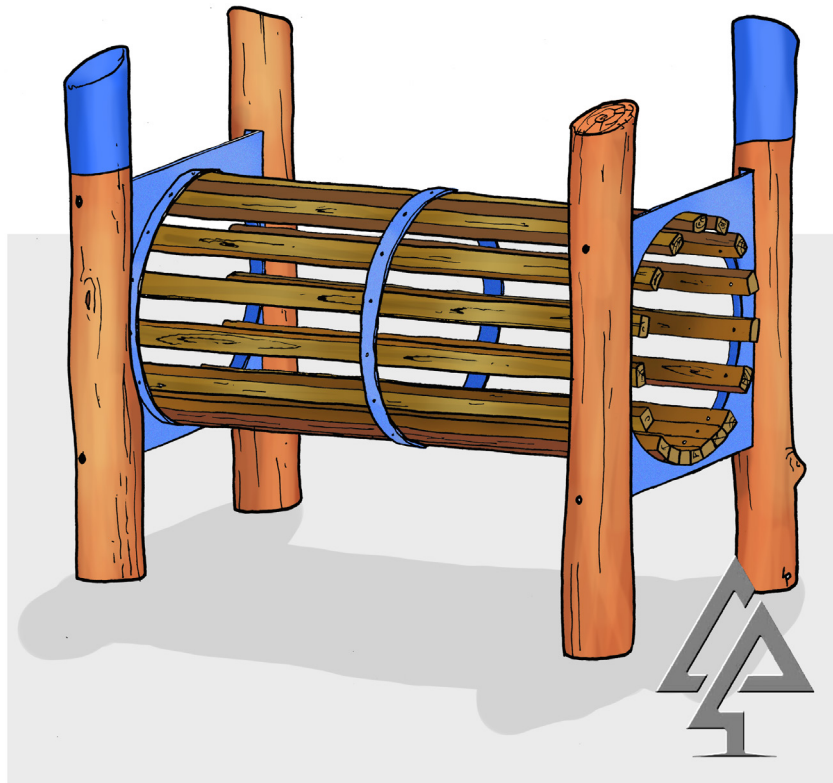

### TUNNEL WITH BUSHPOLES

Product code: 025-TBP

Category: Woodland Trail (000-Series)

Dimensions: L 2000mm x W 1450mm x  
H 1500mm

Fall zone: 5000mm x 3850mm

All timber is West Australian Jarrah hardwood.

Timber characteristics and dimensions naturally vary and can be customised to suit your playground needs.