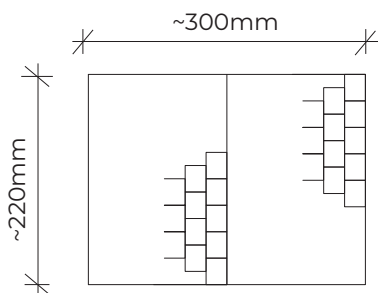

PRODUCT INFORMATION SHEET

FAIRY HOMES

Product code: 017-FAI

Category: Woodland Trail (000-Series)

Dimensions: W 300mm x L 250mm x H 300mm

Notes: Various fixing methods and styles available, get in touch!

NTS