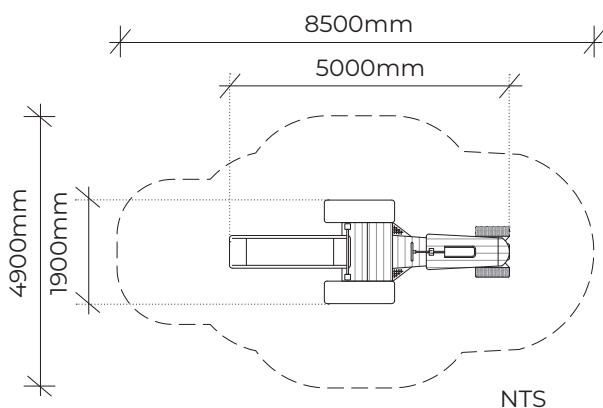

PRODUCT INFORMATION SHEET

TRACTOR

Product code: 518-TRA

Category: On The Move (500-series)

Dimensions: W 1900mm x L 5000mm x 1300H mm

Fall zone: 4900mm x 8500mm

Features: Full sized tractor with 1.3m high slide