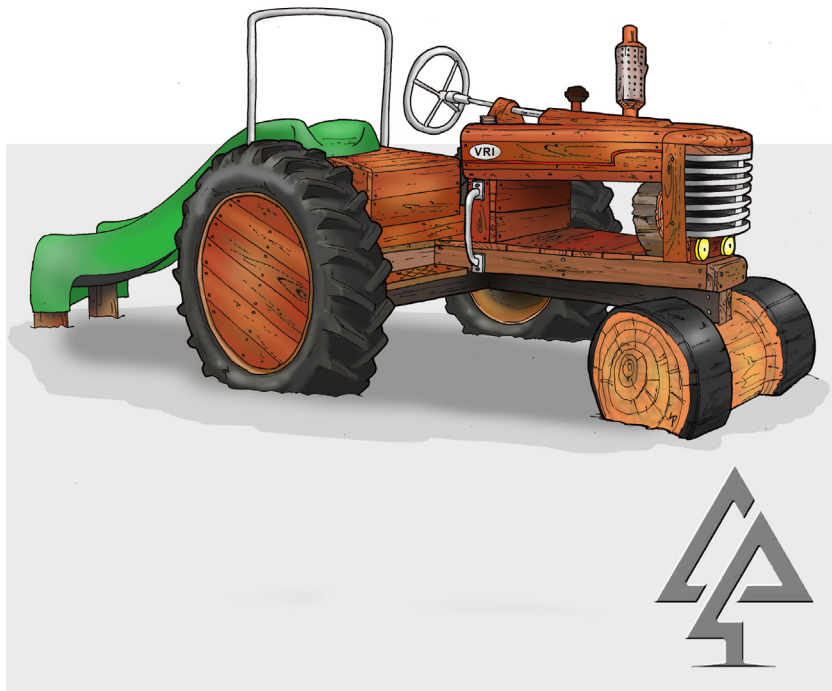

PRODUCT INFORMATION SHEET

TRACTOR

Product code: 518-TRA

Category: On The Move (500-series)

Dimensions: W 1900mm x L 5000mm x 1300H mm

Fall zone: 4900mm x 8500mm

Features: Full sized tractor with 1.3m high slide

The timber is mostly West Australian Jarrah hardwood, and timber characteristics and dimensions may naturally vary.

All of our equipment and colours can be customised to suit your playground requirements.