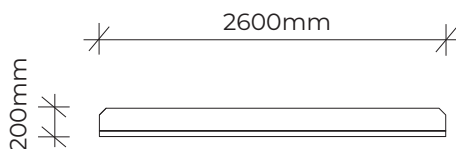

PRODUCT INFORMATION SHEET

CHALKBOARD

Product code: 741-CHA

Category: Miscellaneous (700-Series)

Dimensions: W 200mm x L 2600mm x
H 1550mm

Fall zone: No fall zone required

NTS

All timber is West Australian Jarrah hardwood.