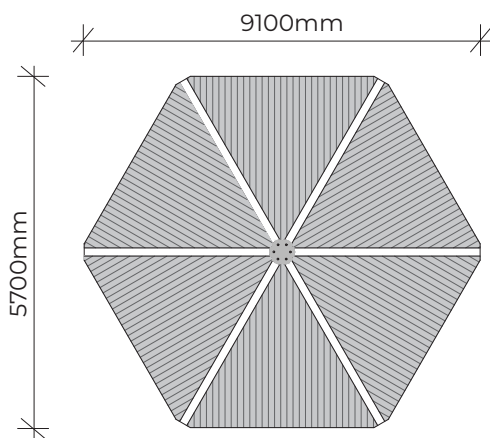

PRODUCT INFORMATION SHEET

SILO CUBBY

Product code: 340-SIL

Category: Imagination Play (300-series)

Dimensions: 2400mm dia.

Fall zone: No fall zone required

Features: Various shaped doors, tunnels and windows with roof over