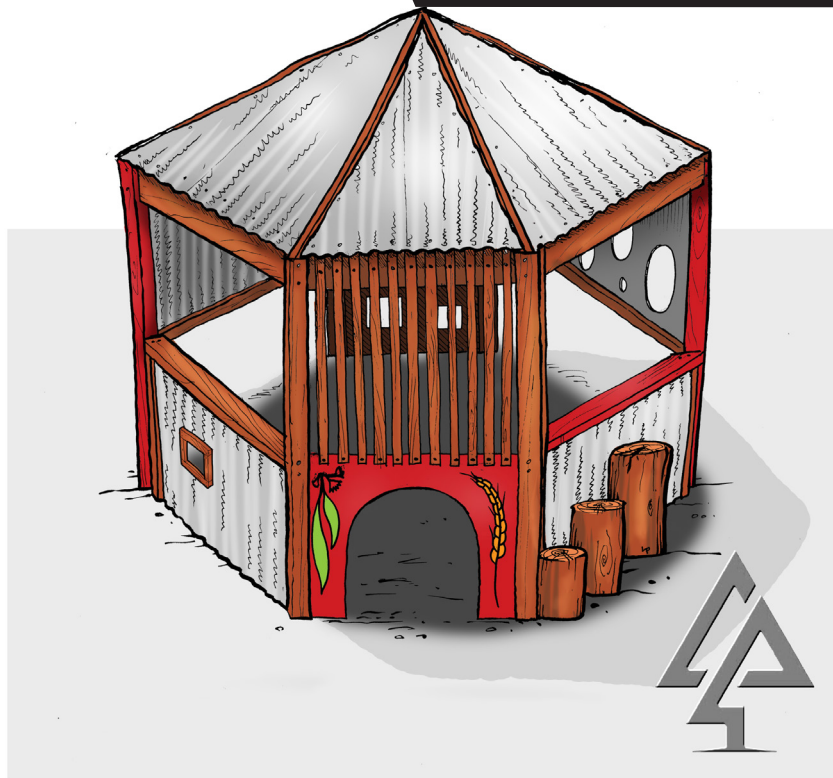

PRODUCT INFORMATION SHEET

SILO CUBBY

Product code: 340-SIL

Category: Imagination Play (300-series)

Dimensions: 2400mm dia.

Fall zone: No fall zone required

Features: Various shaped doors, tunnels and windows with roof over

NTS

The timber is mostly West Australian Jarrah hardwood, and timber characteristics and dimensions may naturally vary.

All of our equipment and colours can be customised to suit your playground requirements.