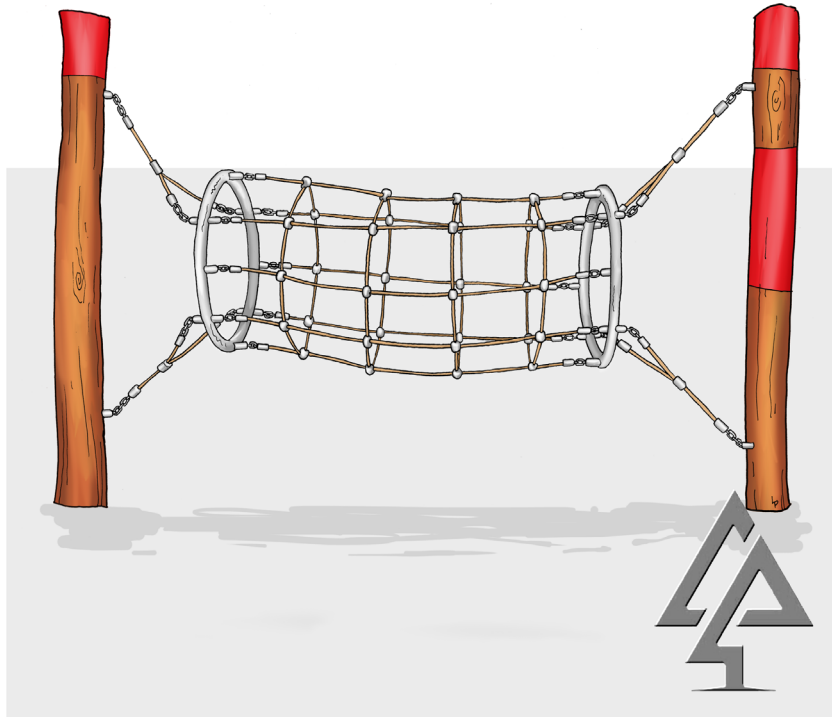

PRODUCT INFORMATION SHEET

ROPE TUNNEL TRAVERSE

Product code: 423-RTT

Category: Rope Features (400-Series)

Dimensions: L 3300mm x W 800mm x
H 2000mm

Fall zone: L 6100mm x W 3750mm

NTS

All timber is West Australian Jarrah hardwood.