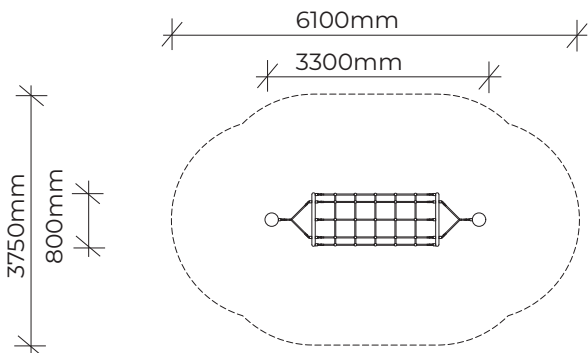

PRODUCT INFORMATION SHEET

ROPE TUNNEL TRAVERSE

Product code: 423-RTT

Category: Rope Features (400-Series)

Dimensions: L 3300mm x W 800mm x
H 2000mm

Fall zone: L 6100mm x W 3750mm

NTS

All timber is West Australian Jarrah hardwood.

Timber characteristics and dimensions naturally vary and can be customised to suit your playground needs.

VAN RYT
INDUSTRIES

0421 825 520

vanrytindustries.com.au