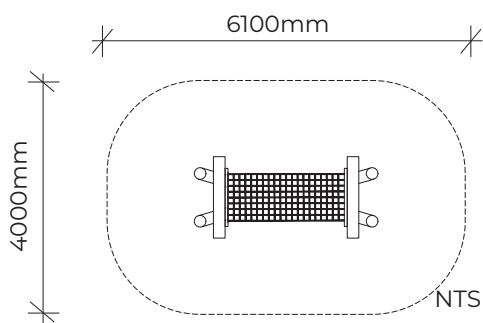

PRODUCT INFORMATION SHEET

RIGID HAMMOCK

Product code: 414-HMR

Category: Rope Features (400-Series)

Dimensions: L 3200mm x W 1400mm
H 1500mm

Fall zone: 6100mm x 4000mm

All timber is West Australian Jarrah hardwood.

Timber characteristics and dimensions naturally vary and can be customised to suit your playground needs.

VAN RYT
INDUSTRIES

0421 825 520

vanrytindustries.com.au