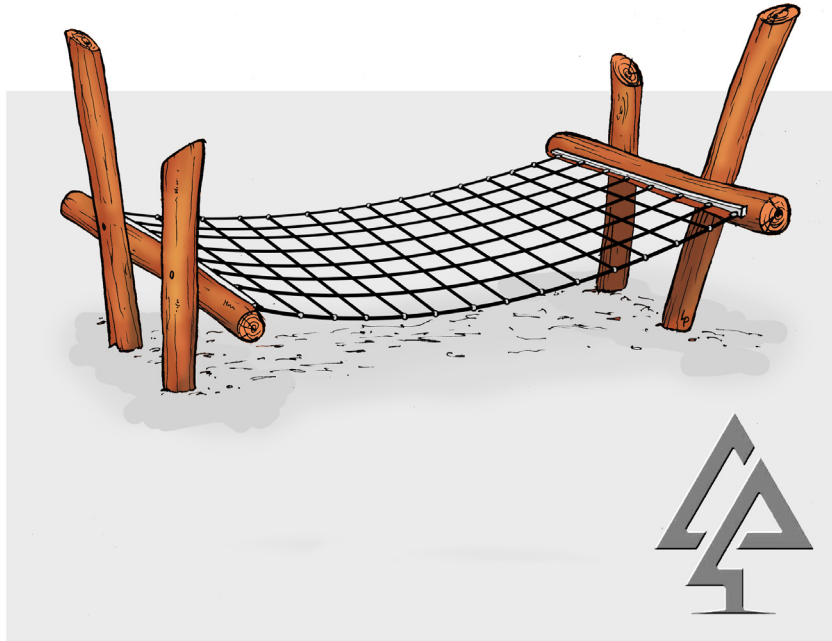

PRODUCT INFORMATION SHEET

RIGID HAMMOCK

Product code: 414-HMR

Category: Rope Features (400-Series)

Dimensions: L 3200mm x W 1400mm
H 1500mm

Fall zone: 6100mm x 4000mm

All timber is West Australian Jarrah hardwood.