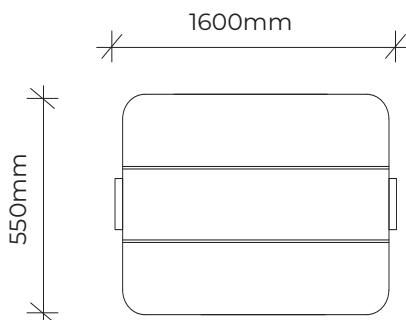

PRODUCT INFORMATION SHEET

ESKY

Product code: 323-ESK

Category: Imagination Play Items (300-Series)

Dimensions: L 600mm x W 450mm x H 450mm

Fall zone: No fall zone required

NTS

All timber is West Australian Jarrah hardwood.

Timber characteristics and dimensions naturally vary and can be customised to suit your playground needs.

VAN RYT
INDUSTRIES

0421 825 520

vanrytindustries.com.au