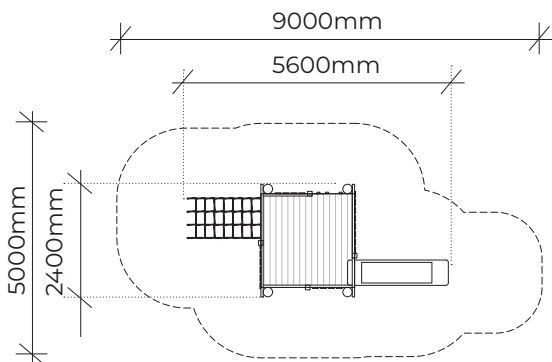

PRODUCT INFORMATION SHEET

BURNSY CUBBY

Product code: 127-BUR

Category: Elevated Platforms (100-series)

Dimensions: W 2400mm x L 5600mm

Platform H 1200mm

Fall zone: 5000mm x 9000mm

Features: Rope net, slide, tunnel under, stepper stairs