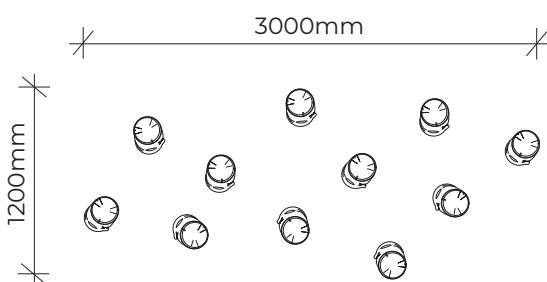

PRODUCT INFORMATION SHEET

STILT CLUSTER

Product code: 013-CLS

Category: Woodland Trail (000-Series)

Dimensions: W 1200mm x L 3000mm x H 2400mm

Fall zone: No fall zone required < 600mm H

NTS

Our timber products are primarily crafted from West Australian Jarrah hardwood, sustainably sourced where possible. Natural timber variations in character and dimensions should be expected.