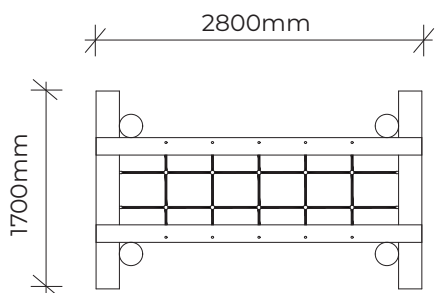

PRODUCT INFORMATION SHEET

BUSH POLE ROPE WALK

Product code: 412-PRW

Category: Rope Features (400-Series)

Dimensions: L 2800mm x W 1700mm
H 1400mm

Fall zone: No fall zone required

NTS

All timber is West Australian Jarrah hardwood.