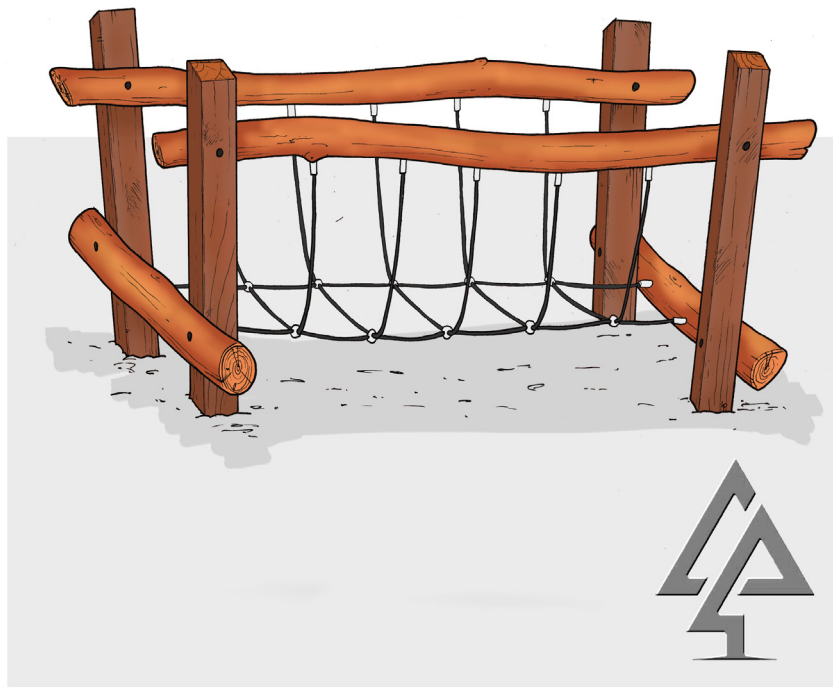

PRODUCT INFORMATION SHEET

BUSH POLE ROPE WALK

Product code: 412-PRW

Category: Rope Features (400-Series)

Dimensions: L 2800mm x W 1700mm
H 1400mm

Fall zone: No fall zone required

NTS

All timber is West Australian Jarrah hardwood.