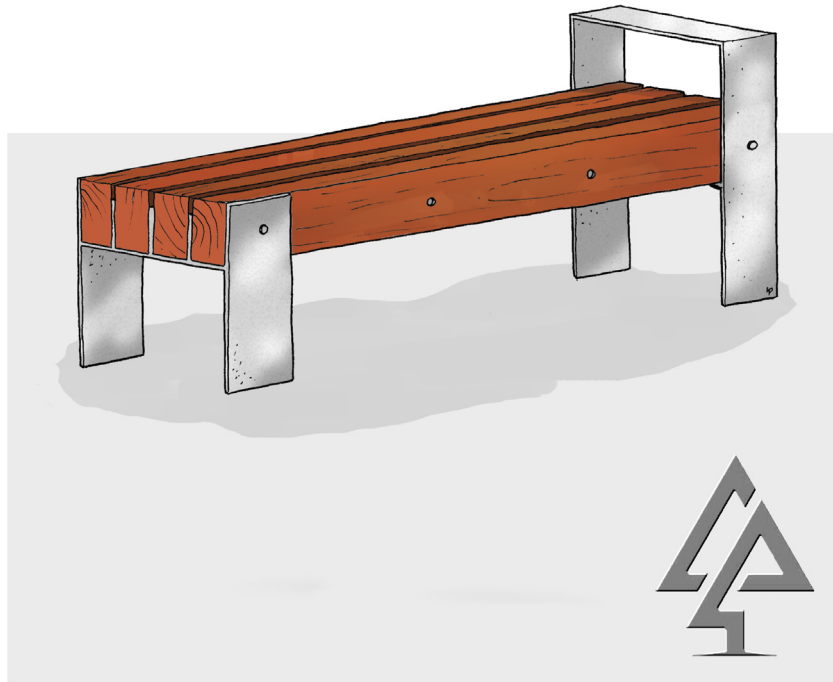

PRODUCT INFORMATION SHEET

BENCH SEAT TYPE B with ARMREST

Product code: 807-BBA

Category: Street Furniture (800-Series)

Dimensions: L 2000mm x W 420mm x H 650mm

Features: Jarrah hardwood with HDG or stainless steel frame

NTS

All timber is West Australian Jarrah hardwood.

Timber characteristics and dimensions naturally vary and can be customised to suit your playground needs.

VAN RYT
INDUSTRIES

0421 825 520

vanrytindustries.com.au