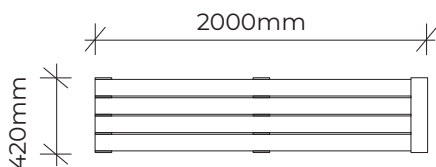

PRODUCT INFORMATION SHEET

BENCH SEAT TYPE B with ARMREST

Product code: 807-BBA

Category: Street Furniture (800-Series)

Dimensions: L 2000mm x W 420mm x H 650mm

Features: Jarrah hardwood with HDG or stainless steel frame

NTS

All timber is West Australian Jarrah hardwood.

Timber characteristics and dimensions naturally vary and can be customised to suit your playground needs.

VAN RYT
INDUSTRIES

0421 825 520

vanrytindustries.com.au