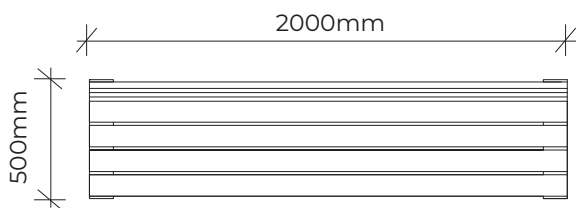

### BENCH SEAT TYPE B WITH BACKREST

Product code: 804-BBB

Category: Street Furniture (800-Series)

Dimensions: L 2000mm x W 500mm x H 850mm

Features: Jarrah hardwood with HDG or stainless steel finish

NTS

All timber is West Australian Jarrah hardwood.