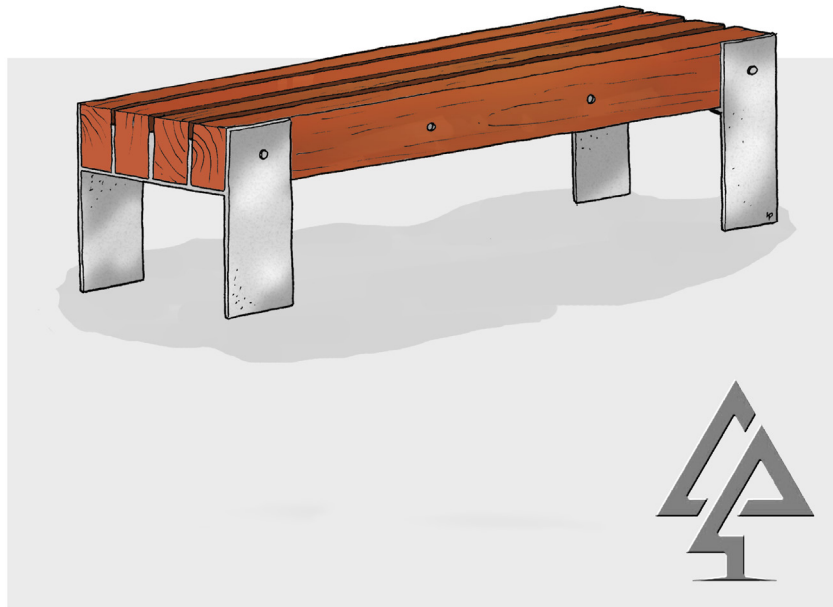

PRODUCT INFORMATION SHEET

BENCH SEAT TYPE B

Product code: 803-BTB

Category: Street Furniture (800-Series)

Dimensions: L 2000mm x W 420mm x H 450mm

Features: Jarrah hardwood with HDG or stainless steel frame

NTS

All timber is West Australian Jarrah hardwood.

Timber characteristics and dimensions naturally vary and can be customised to suit your playground needs.

VAN RYT
INDUSTRIES

0421 825 520

vanrytindustries.com.au