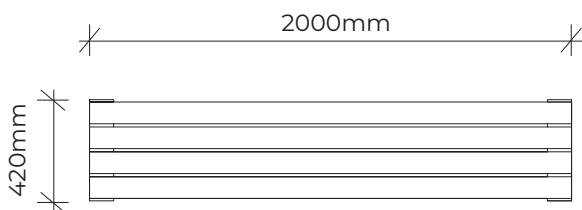

PRODUCT INFORMATION SHEET

BENCH SEAT TYPE B

Product code: 803-BTB

Category: Street Furniture (800-Series)

Dimensions: L 2000mm x W 420mm x H 450mm

Features: Jarrah hardwood with HDG or stainless steel frame

NTS

All timber is West Australian Jarrah hardwood.

Timber characteristics and dimensions naturally vary and can be customised to suit your playground needs.

VAN RYT
INDUSTRIES

0421 825 520

vanrytindustries.com.au